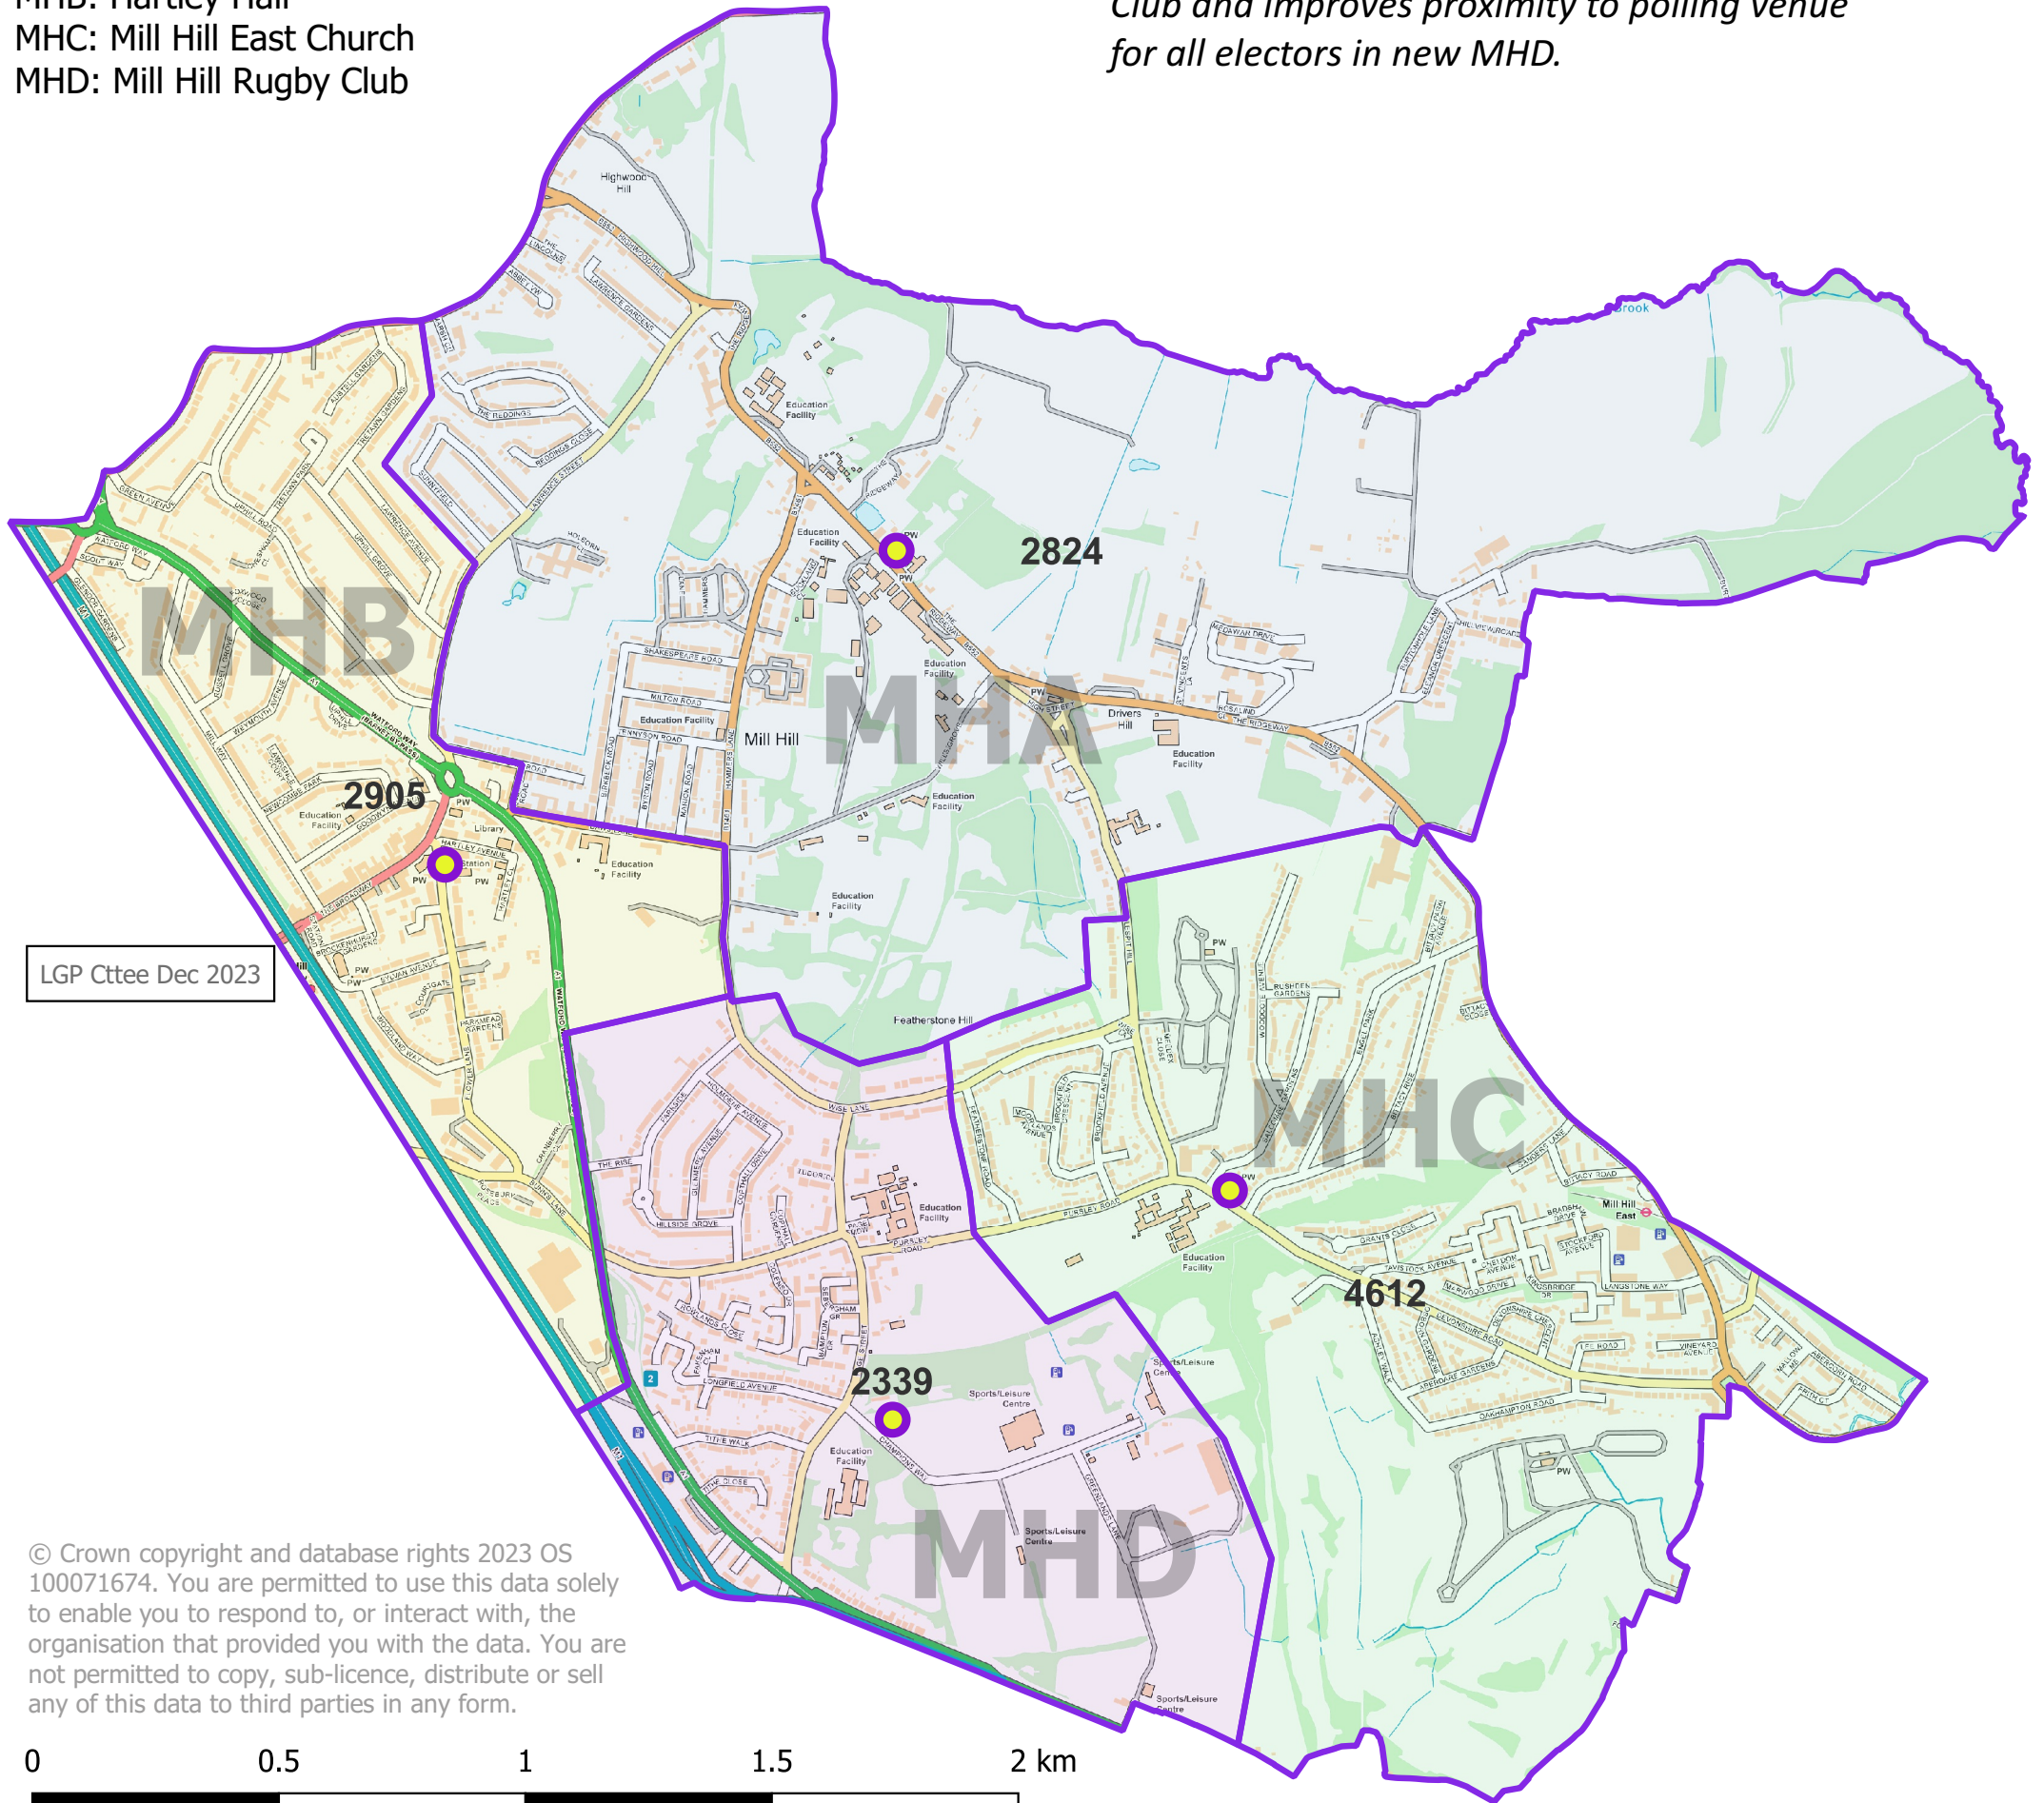

London Borough of Barnet Mill Hill Ward

proposal 1 Dec 2023

Polling Districts and Polling Places

- MHA: St Paul's Church Hall
- MHB: Hartley Hall
- MHC: Mill Hill East Church
- MHD: Mill Hill Rugby Club

Summary:

Significant changes to the boundaries of MHC and MHD polling districts. This allows polling place for MHD to be moved to Mill Hill Rugby Club and improves proximity to polling venue for all electors in new MHD.